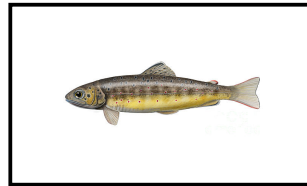

## Bachforelle - indigene - autochthone- Beekforel - Oering - Truite de Riviere - Trucha comun

©Nature-Interpretation-Design by Maassen-Pohlen

**For granting a license to reproduce please contact me directly**

### Stretched Canvases

Stretcher Bars: 1.50" x 1.50" or 0.625" x 0.625"  
Wrap Style: Black, White, or Mirrored Image

14.00" x 6.50"	\$82.96
16.00" x 7.38"	\$102.87
20.00" x 9.25"	\$116.17
24.00" x 11.13"	\$142.98
30.00" x 13.88"	\$179.26
36.00" x 16.63"	\$213.09
40.00" x 18.50"	\$263.62
48.00" x 22.13"	\$314.62
60.00" x 27.75"	\$436.35
72.00" x 33.25"	\$529.19
84.00" x 38.75"	\$689.00
96.00" x 44.25"	\$849.31