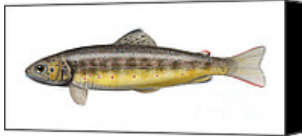

## Bachforelle - indigene - autochthone- Beekforel - Oering - Truite de Riviere - Trucha comun

©Nature-Interpretation-Design by Maassen-Pohlen

**For granting a license to reproduce please contact me directly**

### Stretched Canvases

Stretcher Bars: 1.50" x 1.50" or 0.625" x 0.625"  
Wrap Style: Black, White, or Mirrored Image

14.00" x 6.50"	\$82.96
16.00" x 7.38"	\$102.87
20.00" x 9.25"	\$116.17
24.00" x 11.13"	\$142.98
30.00" x 13.88"	\$179.26
36.00" x 16.63"	\$213.09
40.00" x 18.50"	\$263.62
48.00" x 22.13"	\$314.62
60.00" x 27.75"	\$436.35
72.00" x 33.25"	\$529.19
84.00" x 38.75"	\$689.00
96.00" x 44.25"	\$849.31