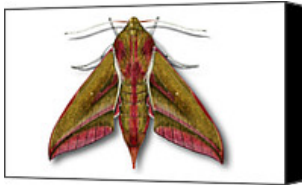

# Mittlerer Weinschwärmer Avondrood Stor snabelsvermer Sphinx de la Vigne Esfinge Mayor de la Vid Deilephila elpenor

©Nature-Interpretation-Design by Maassen-Pohlen

**For granting a license to reproduce please contact me directly**

<http://natural-history-illustrations.com>

**ordering a fine art print of this artwork please contact**

<http://fineartamerica.com/featured/mittlerer-weinschwaermer-avondrood-stor-snabelsvermer-sphinx-de-la-vigne-esfinge-mayor-de-la-vid-nature-interpretation-design-by-maassen-pohlen.html>