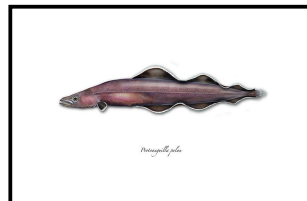

<http://natural-history-illustrations.com>

**ordering a fine art print of this artwork please contact**

<http://fineartamerica.com/featured/protoanguilla-palau--print-stock-images-science-scientific-natural-history-illustrations-nature-interpretation-design-by-maassen-pohlen.html>

### Stretched Canvases

Stretcher Bars: 1.50" x 1.50" or 0.625" x 0.625"  
Wrap Style: Black, White, or Mirrored Image

Not Available