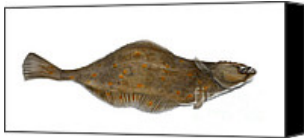

**Scholle Schol Punakampela Rödspätten Rødspætta Solha  
Pleuronectes Platessa**

©Nature-Interpretation-Design by Maassen-Pohlen

**For granting a license to reproduce please contact me directly**

<http://natural-history-illustrations.com>

Stretched Canvases

Stretcher Bars: 1.50" x 1.50" or 0.625" x 0.625"  
Wrap Style: Black, White, or Mirrored Image

Not Available

Fine Art Prints

Choose From Thousands of Available  
Frames, Mats, and Fine Art Papers